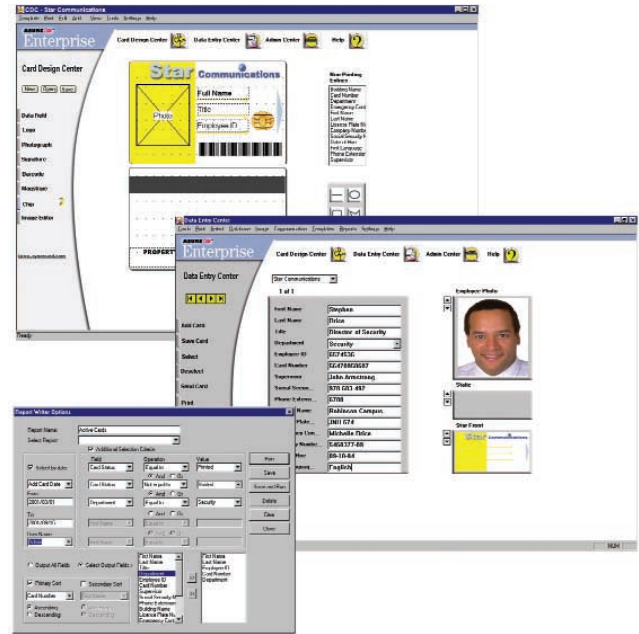

Creating, Managing And Producing Photo ID Cards Has Never Been This Easy, Powerful, Flexible Or Affordable!

ASURE ID™

Enterprise

More Powerful Features!

Asure ID Enterprise™ is the result of Synercard's research into the needs of photo ID software users. They told us what features they'd like to see and we built a product they love to use. Using Asure ID Enterprise's advanced networking and database tools users can easily create, edit and view records that are shared on a corporate database between multiple operators and different departments.

High End Performance Without The High End Price.

While Asure ID Enterprise incorporates the power, features, security and flexibility of a high end photo ID software product, its price is anything but high end. It was designed to be cost competitive while also incorporating leading edge features such as the ability to encode contact and contactless smart cards as well as being one of the only software programs that allows encoding facial images in Datastrip's 2D barcode symbology