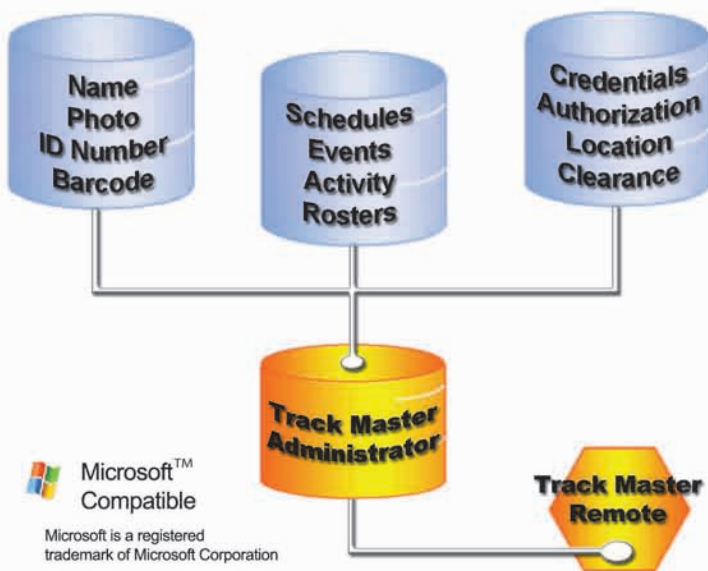

TRACK MASTER

Integrated solution to identify and track!

INTRODUCTION:

Track Master is a powerful software product which runs in conjunction with a Personal Digital Assistant (PDA), specifically designed to **track an individual's credentials or authorization at locations, events or activities**. This personnel management solution allows tracking of individuals linked to a database associated with Photo ID Cards.

Microsoft™
Compatible
Microsoft is a registered
trademark of Microsoft Corporation

Track Master Administrator

Track Master Administrator is a flexible database management tool which allows the user to configure a multitude of criteria's for tracking individuals. The Track Master Administrator is unique in its ability to connect to multiple databases enabling variable data to be tracked remotely. As an example; one day your PDA could be configured to monitor students taking a field trip, who got on the bus or who is missing. The next day the PDA could be configured to track student's class attendance. The tracking possibilities are endless as you configure the Track Master Administrator to meet your needs. Whether your application is in Education, Transportation, Emergency Response, Business, Government or other Industries Track Master is configurable to your application needs.