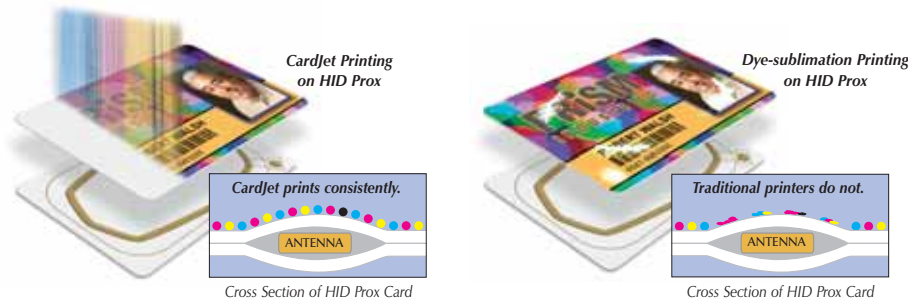

Compare CardJet Printing™ technology to traditional dye-sublimation printing:

Only CardJet consistently delivers flawless printing on HID Prox cards. Here's why: Unlike traditional dye-sublimation printheads, the jet of the Fargo CardJet never touches the HID card surface. As a result, the CardJet delivers flawless cards time after time while virtually eliminating waste.

There's no easier way to produce long-lasting and professional-looking HID Prox cards.

Talk to your authorized Fargo integrator about how the Fargo CardJet can make your access control system more secure.