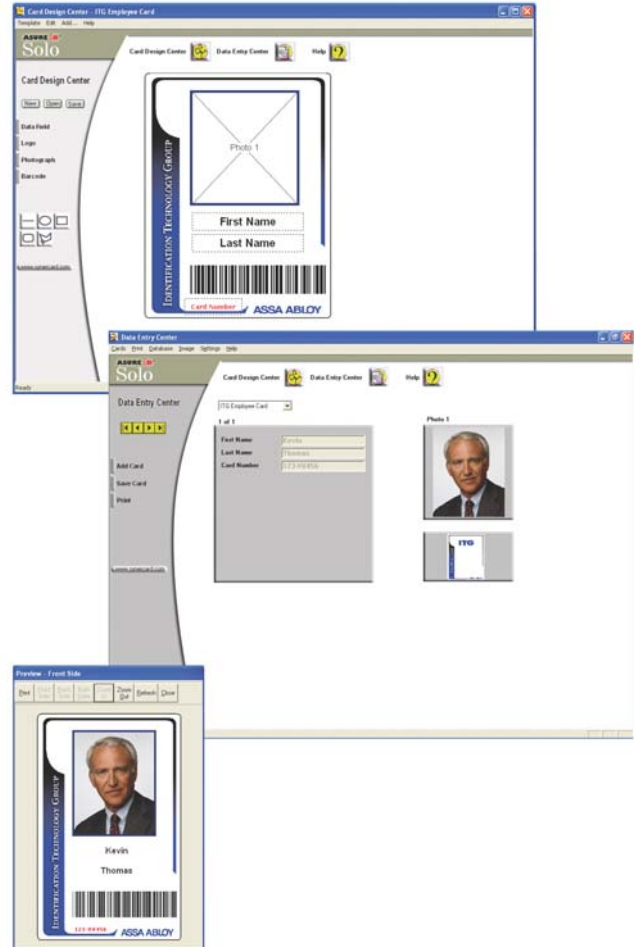

Key Features

- Easy to use drag and drop card design tools
- Import logos and backgrounds into the design for personalized and professional looking cards
- Add barcodes used by Time & Attendance and data collections applications
- Store up to 5 card designs
- Store up to 200 cardholder records and photos
- Quickly capture photos with Imago camera or any TWAIN compliant capture device
- Search for a specific cardholder record
- Customizable data entry screen
- Support for most all Windows compatible card printers
- Upgrade to Asure ID Express™ or Asure ID Enterprise™ with ease

Asure ID Solo™ is part of the Asure ID Family Of Products™ which offers a complete line of digital identity and photo card management software solutions that are simple to learn, more powerful, loaded with useful features and flexible enough to improve the issuance and management of advanced photo ID cards for virtually any size and any kind of enterprise.

Printing Photo ID Cards Has Never Been This Simple Or This Affordable!

ASURE ID®

Solo

More Features At Less Cost!

Asure ID Solo™ is the result of Synercard's research into the needs of digital identity and photo card management software users. They told us what they'd like to see and we built a product they love to use. Amazingly, we made it even more affordable!

Easy To Learn, Easy To Use!

Using Asure ID Solo's intuitive card design tools, users can easily create and print professional looking cards with variable data, barcodes, backgrounds and logos.

Minimum System Requirements