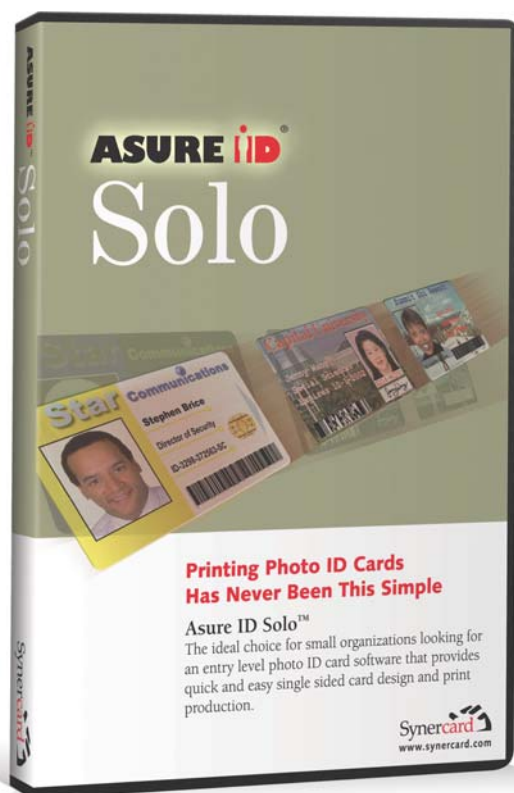

Photo ID Software for Small Size Organizations.

ASURE iD[®]

Solo

Asure ID Solo™ is the ideal choice for small organizations looking for an entry level photo ID card software that provides quick and easy single sided card design and print production.

Key Features

- Easy to use drag and drop card design tools
- Import logos and backgrounds into the design for personalized and professional looking cards
- Add barcodes used by Time & Attendance and data collections applications
- Store up to 5 card designs
- Store up to 200 cardholder records and photos
- Quickly capture photos with Imago camera or any TWAIN compliant capture device
- Search for a specific cardholder record
- Customizable data entry screen
- Support for most all Windows compatible card printers
- Upgrade to Asure ID Express™ or Asure ID Enterprise™ with ease

Asure ID Solo™ is part of the Asure ID Family Of Products™ which offers a complete line of digital identity and photo card management software solutions that are simple to learn, more powerful, loaded with useful features and flexible enough to improve the issuance and management of advanced photo ID cards for virtually any size and any kind of enterprise.